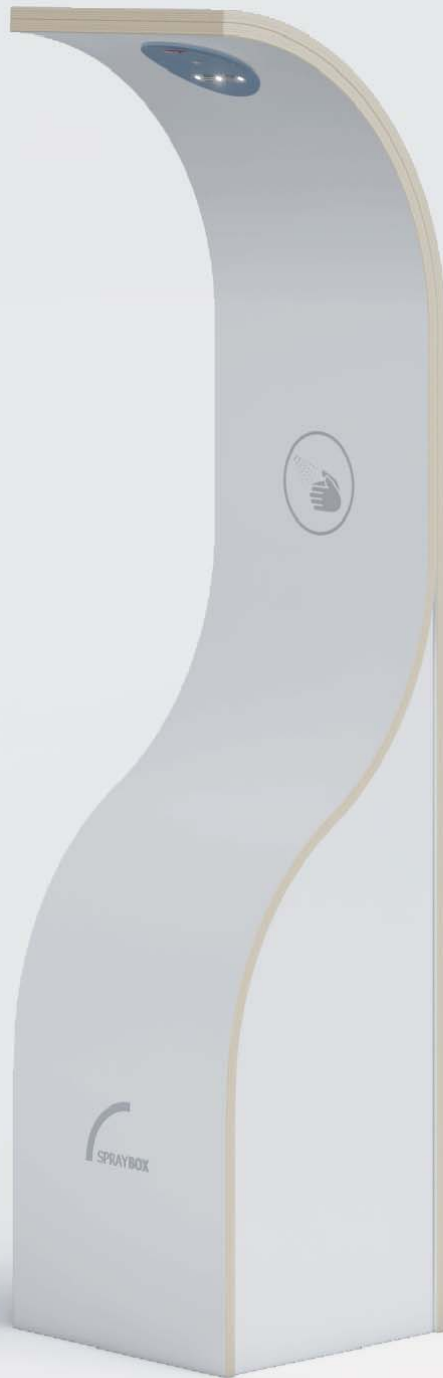

# Hand Sanitizer Stand

Plywood casing  
durable, easy to maintain

120 cm

30 cm

30 cm

**Infrared distance motion sensor**  
Works when hands are as close as 10-15cm

**Spray cap**  
Sprays 1ml - 3ml in one spray

**LED light**  
Constantly glows with 50%  
It reaches 100% When hands  
are put under

Easily opening door  
on magnet fixator.

Adjustable pegs  
at the bottom

5 Litre refillable tray with cap.

Easily refilling the container.  
Contains up to 5L of disinfection  
liquid. Sprays 1ml-3ml in one spray.

Ethanol based liquids are  
used here for disinfection.

Spray amount adjustment knob.

Standard colors available:

White

Gray

Black

Various colors on agreement.