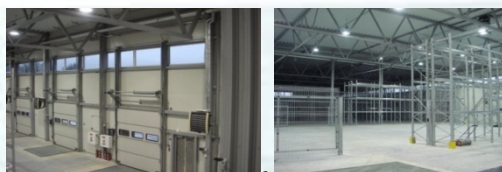

Customs warehouse (500 m² / 350 palette)

4, Ziemeļu Str. Marupe distr. Airport Rīga, LATVIA ▪ Tel.: +371 67 969 360 ▪ Fax: +371 67 969 361 ▪ e-mail: info@astralogistic.eu

www.astralogisticltd.com

www.pharmaceuticalsforwarder.com